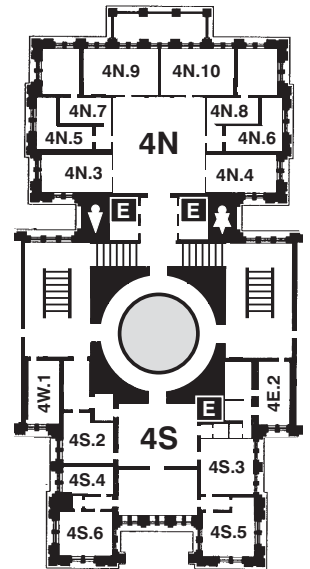

CAPITOL BUILDING GUIDE

FLOORS 1 & GROUND

Second Floor

INFORMATION & TOURS

Monday - Friday, 8:30 am - 4:30 pm

Saturday, 9:30 am - 3:30 pm

Sunday, Noon - 3:30 pm

Call 463-0063 for more information

Capitol Extension Access: Take the North Wing elevators to Floor E1 or E2 of the underground Capitol Extension. Please visit the Capitol Giftshop on Floor E1 for Texas and Capitol mementos and books, as well as mints, medicines, and other sundries. Also located on level E1 are a public cafeteria, an Automatic Teller Machine (ATM) and vending machines.

Third Floor

Fourth Floor

ACCESSIBILITY

All facilities are accessible to persons with disabilities. For assistance call 463-0063.

CAPITOL BUILDING GUIDE

FLOORS 2, 3, & 4

Extension First Floor (E1)

Capitol Extension Guide
Floor E1