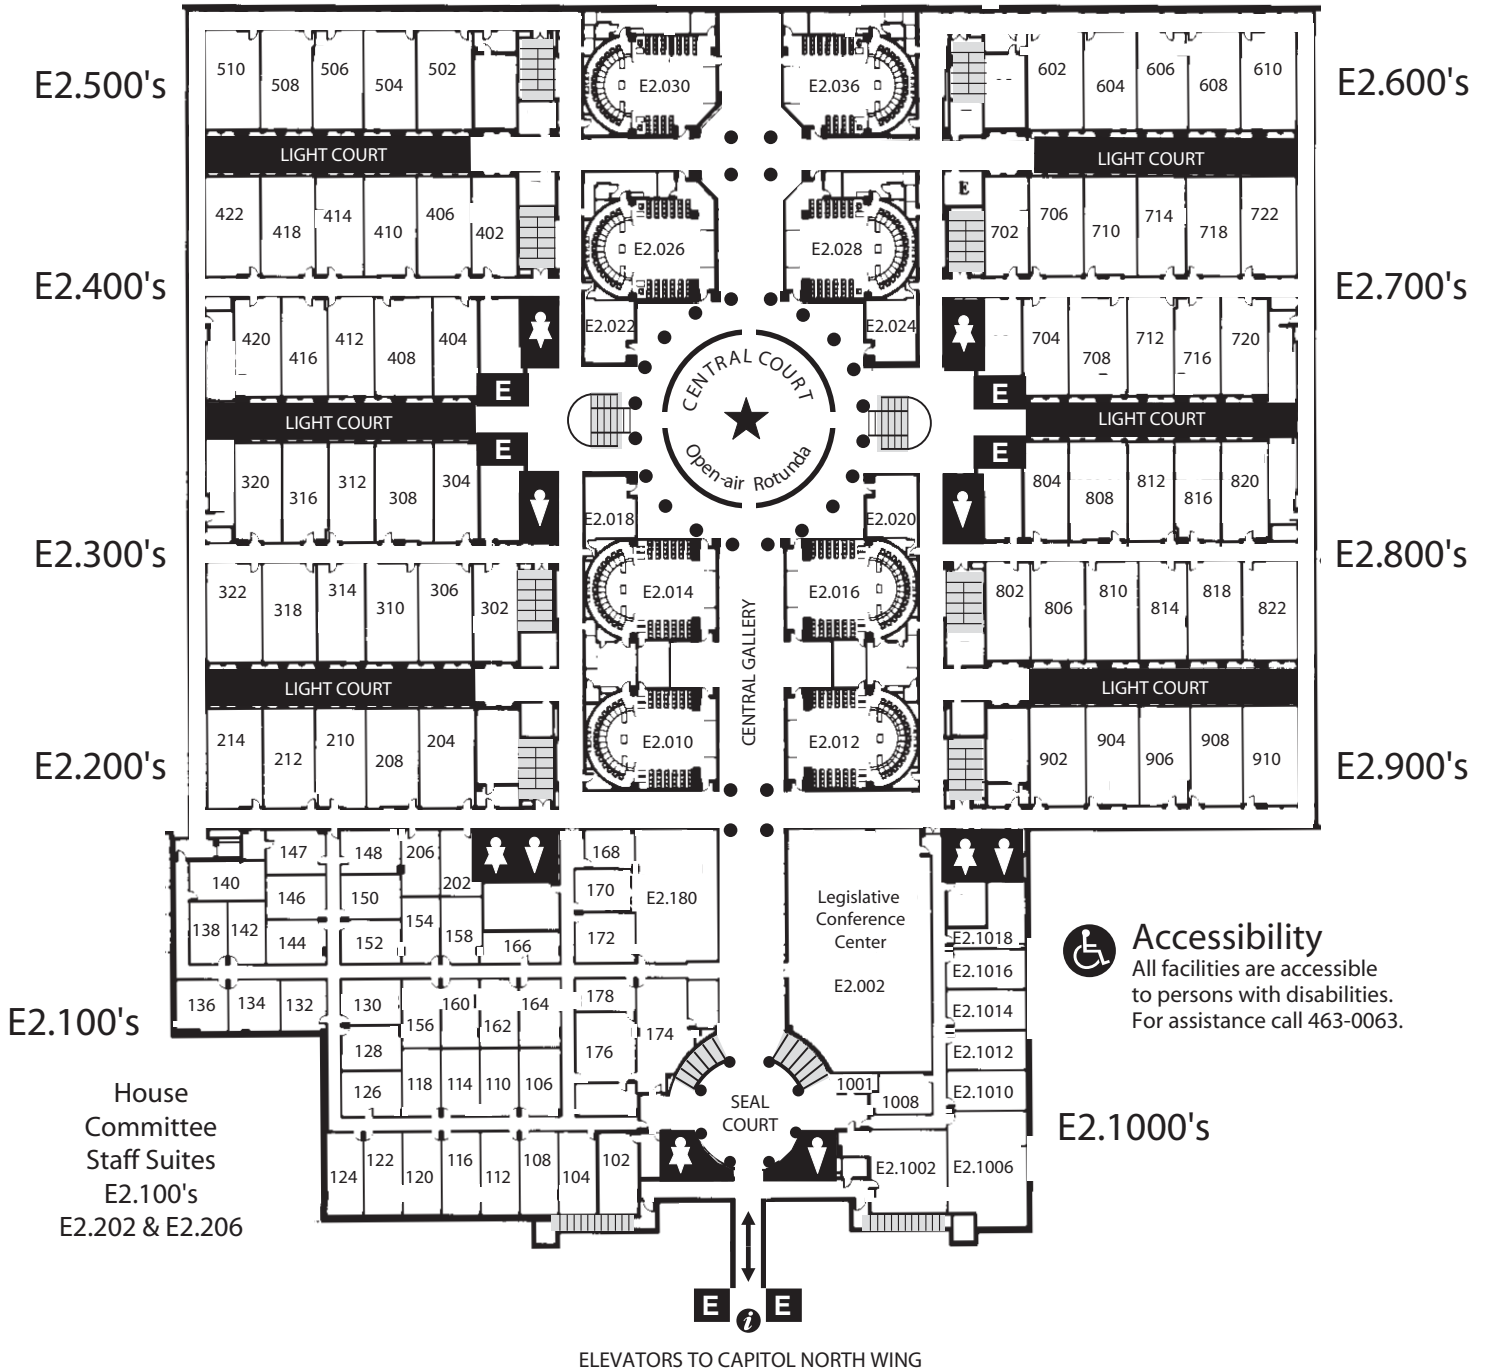

Capitol Extension Access: Take the North Wing elevators to Floor E1 or E2 of the underground Capitol Extension. Please visit the Capitol Giftshop on Floor E1 for Texas and Capitol mementos and books, as well as mints, medicines, and other sundries. Also located on level E1 are a public cafeteria, an Automatic Teller Machine (ATM) and vending machines.

Third Floor

Fourth Floor

ACCESSIBILITY

All facilities are accessible to persons with disabilities. For assistance call 463-0063.

CAPITOL BUILDING GUIDE

FLOORS 2, 3, & 4

Extension First Floor (E1)

Capitol Extension Guide
Floor E1

Extension Second Floor (E2)

State Representatives Offices
E2.200 through E2.900's

House
Committee
Staff Suites
E2.100's
E2.202 & E2.206

Capitol Extension Guide Floor E2