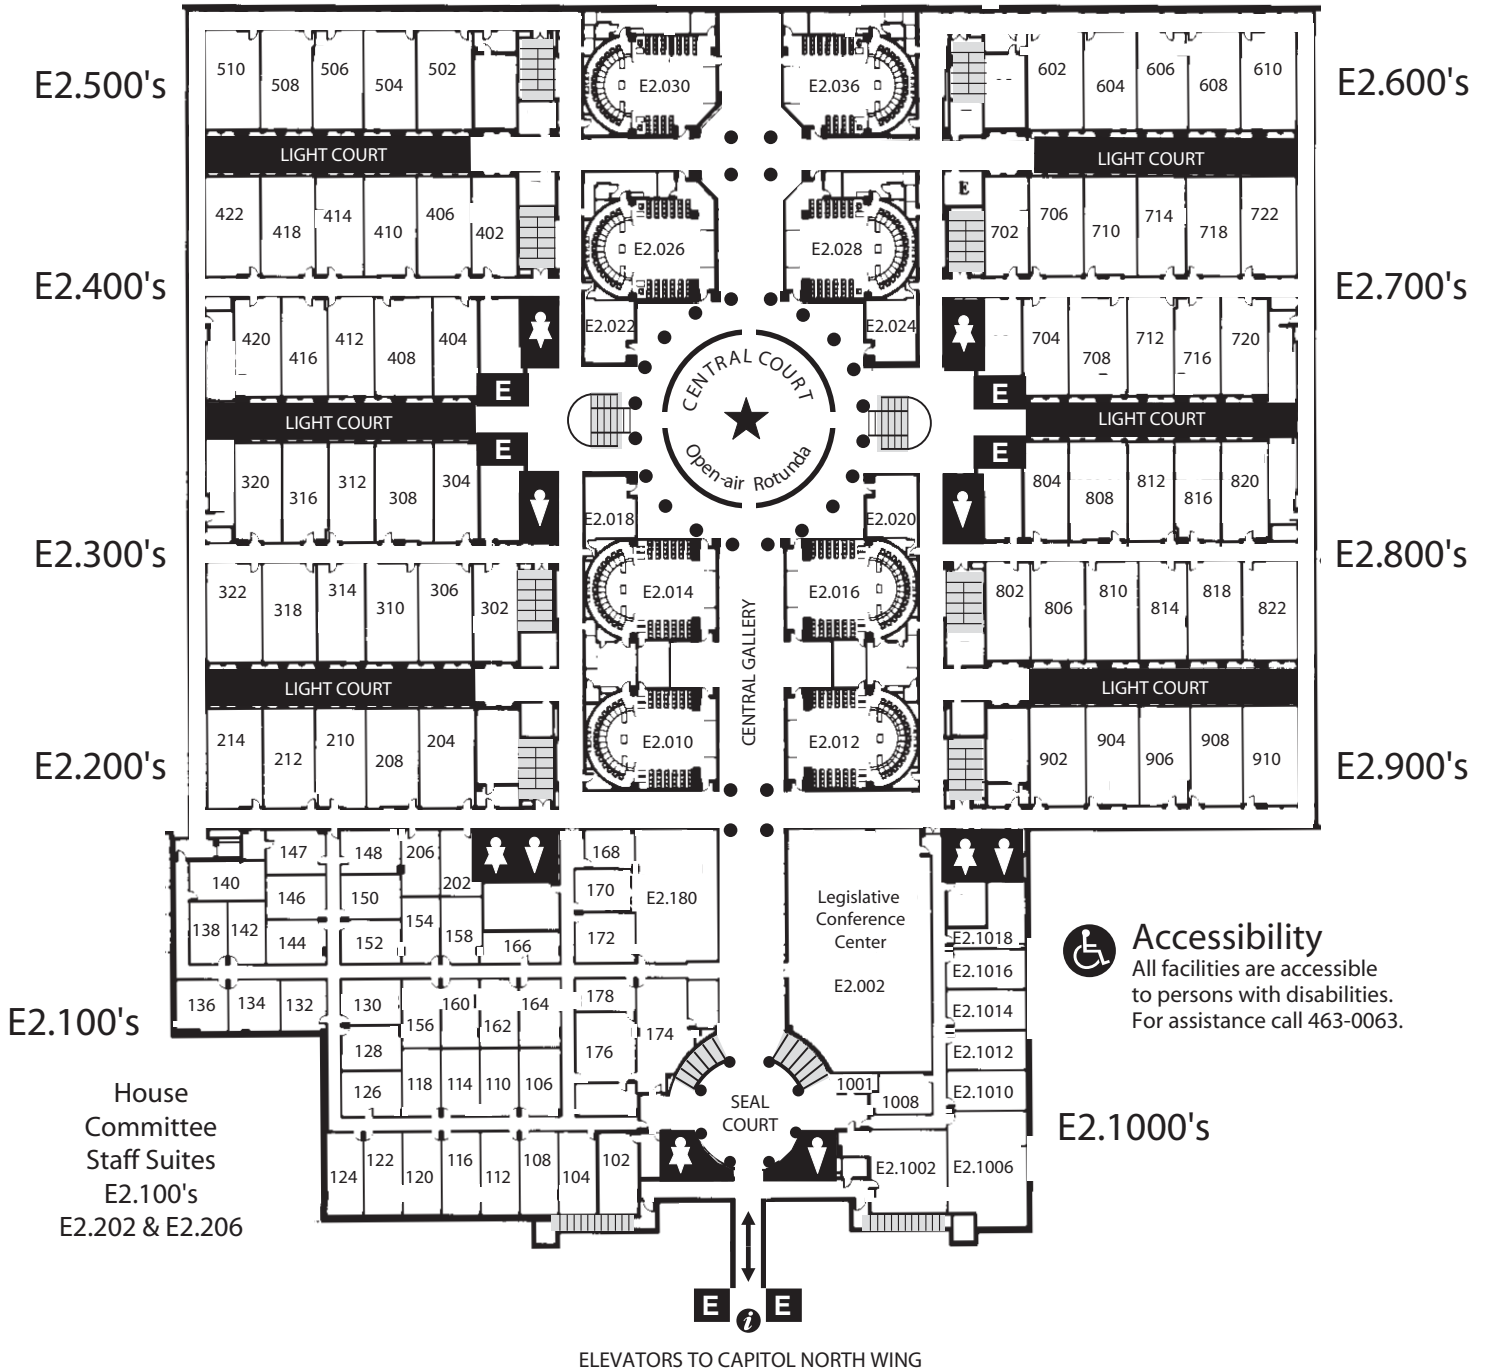

Capitol Extension Access: Take the North Wing elevators to Floor E1 or E2 of the underground Capitol Extension. Please visit the Capitol Giftshop on Floor E1 for Texas and Capitol mementos and books, as well as mints, medicines, and other sundries. Also located on level E1 are a public cafeteria, an Automatic Teller Machine (ATM) and vending machines.

Third Floor

Fourth Floor

ACCESSIBILITY

All facilities are accessible to persons with disabilities. For assistance call 463-0063.

CAPITOL BUILDING GUIDE

FLOORS 2, 3, & 4

Extension First Floor (E1)

Capitol Extension Guide Floor E1

Extension Second Floor (E2)

State Representatives Offices
E2.200 through E2.900's

Capitol Extension Guide Floor E2