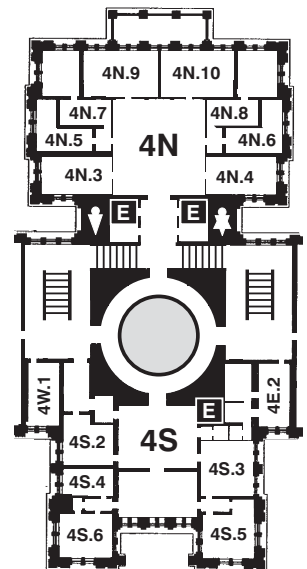

CAPITOL BUILDING GUIDE

FLOORS 1 & GROUND

Second Floor

INFORMATION & TOURS

Monday - Friday, 8:30 am - 4:30 pm

Saturday, 9:30 am - 3:30 pm

Sunday, Noon - 3:30 pm

Call 463-0063 for more information

Capitol Extension Access: Take the North Wing elevators to Floor E1 or E2 of the underground Capitol Extension. Please visit the Capitol Giftshop on Floor E1 for Texas and Capitol mementos and books, as well as mints, medicines, and other sundries. Also located on level E1 are a public cafeteria, an Automatic Teller Machine (ATM) and vending machines.

Third Floor

Fourth Floor

ACCESSIBILITY

All facilities are accessible to persons with disabilities. For assistance call 463-0063.

CAPITOL BUILDING GUIDE

FLOORS 2, 3, & 4

Extension First Floor (E1)

Capitol Extension Guide Floor E1