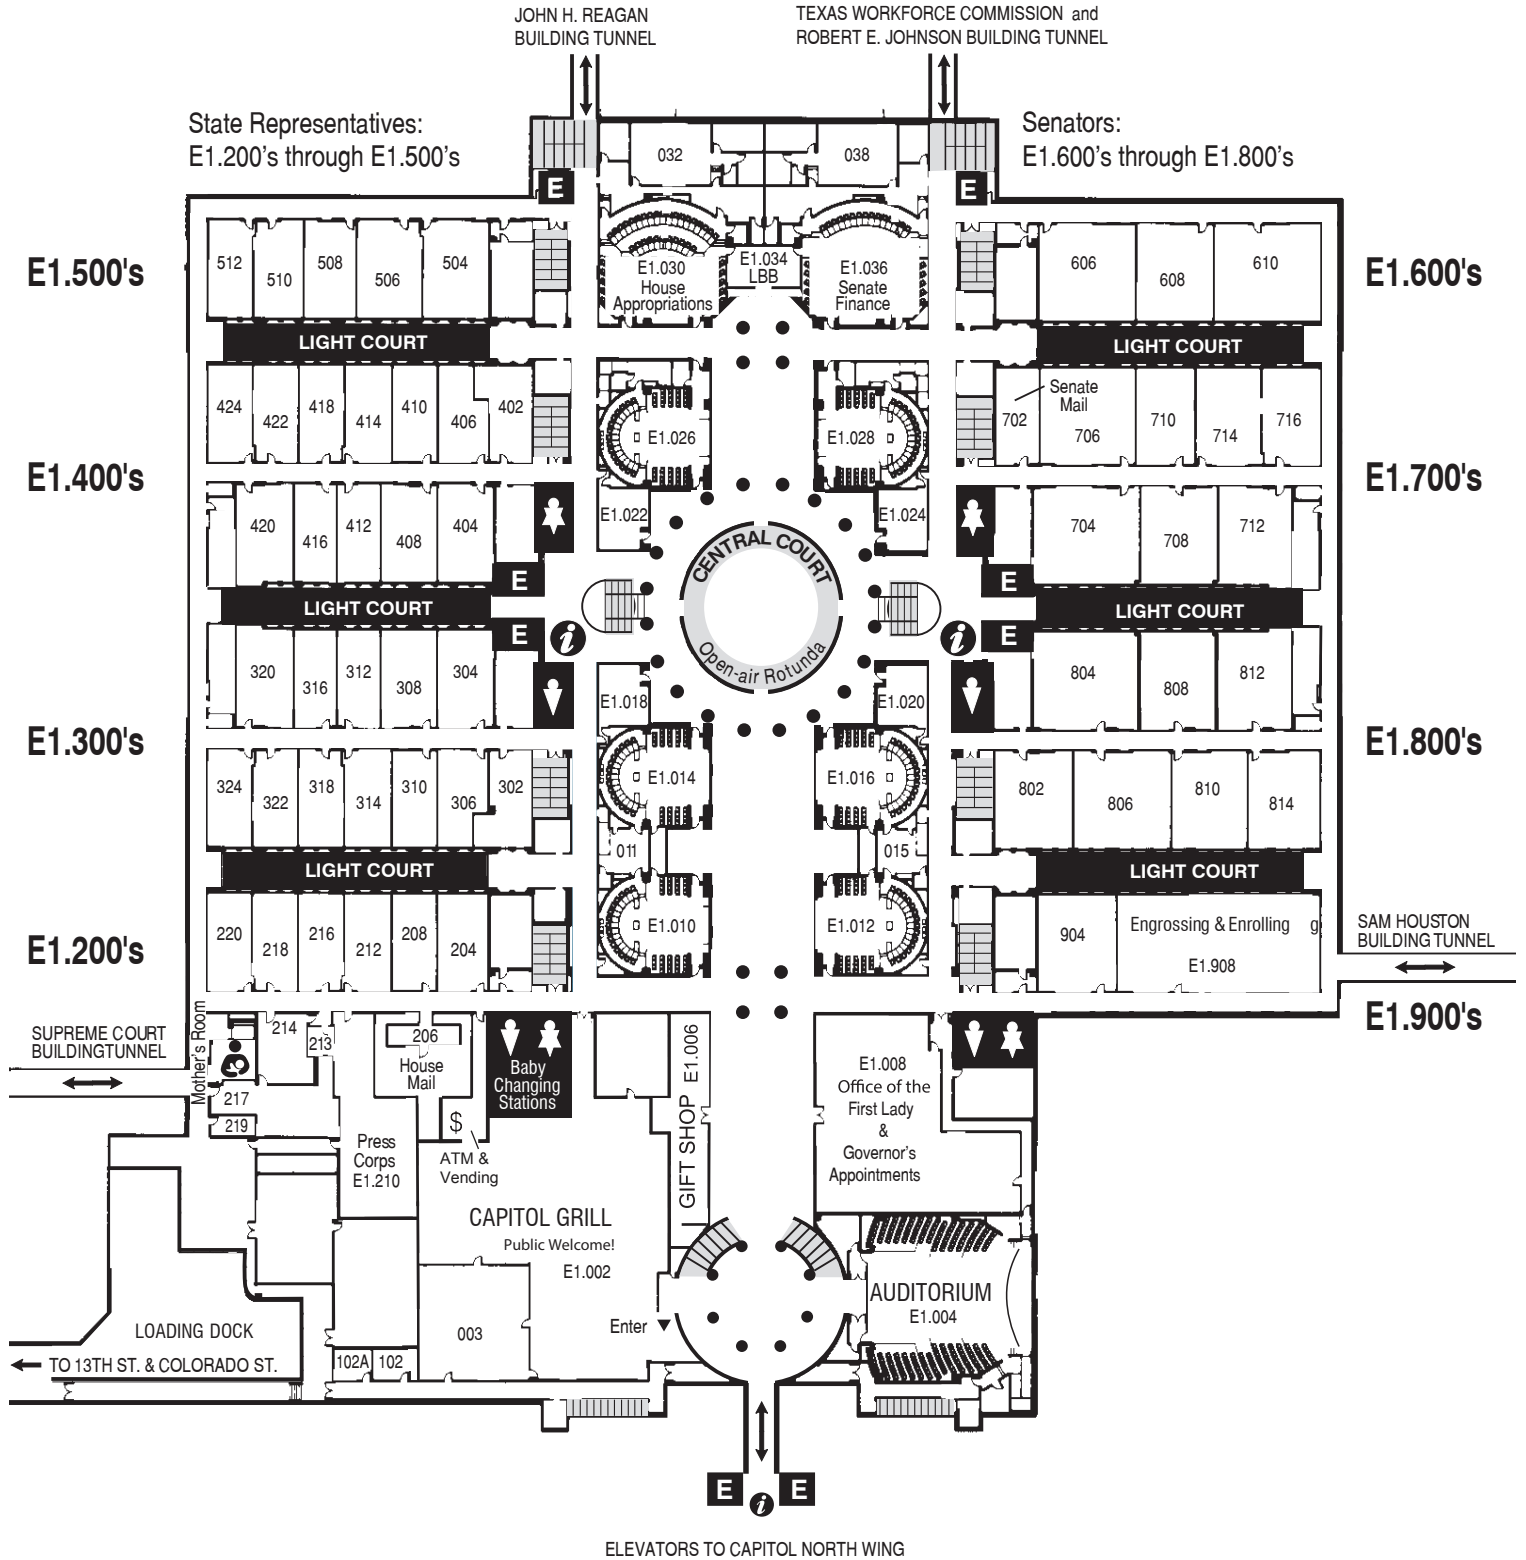

Capitol Extension Access: Take the North Wing elevators to Floor E1 or E2 of the underground Capitol Extension. Please visit the Capitol Giftshop on Floor E1 for Texas and Capitol mementos and books, as well as mints, medicines, and other sundries. Also located on level E1 are a public cafeteria, an Automatic Teller Machine (ATM) and vending machines.

Third Floor

Fourth Floor

ACCESSIBILITY

All facilities are accessible to persons with disabilities. For assistance call 463-0063.

CAPITOL BUILDING GUIDE

FLOORS 2, 3, & 4

Extension First Floor (E1)

Capitol Extension Guide Floor E1

Extension Second Floor (E2)

State Representatives Offices
E2.200 through E2.900's

Capitol Extension Guide Floor E2