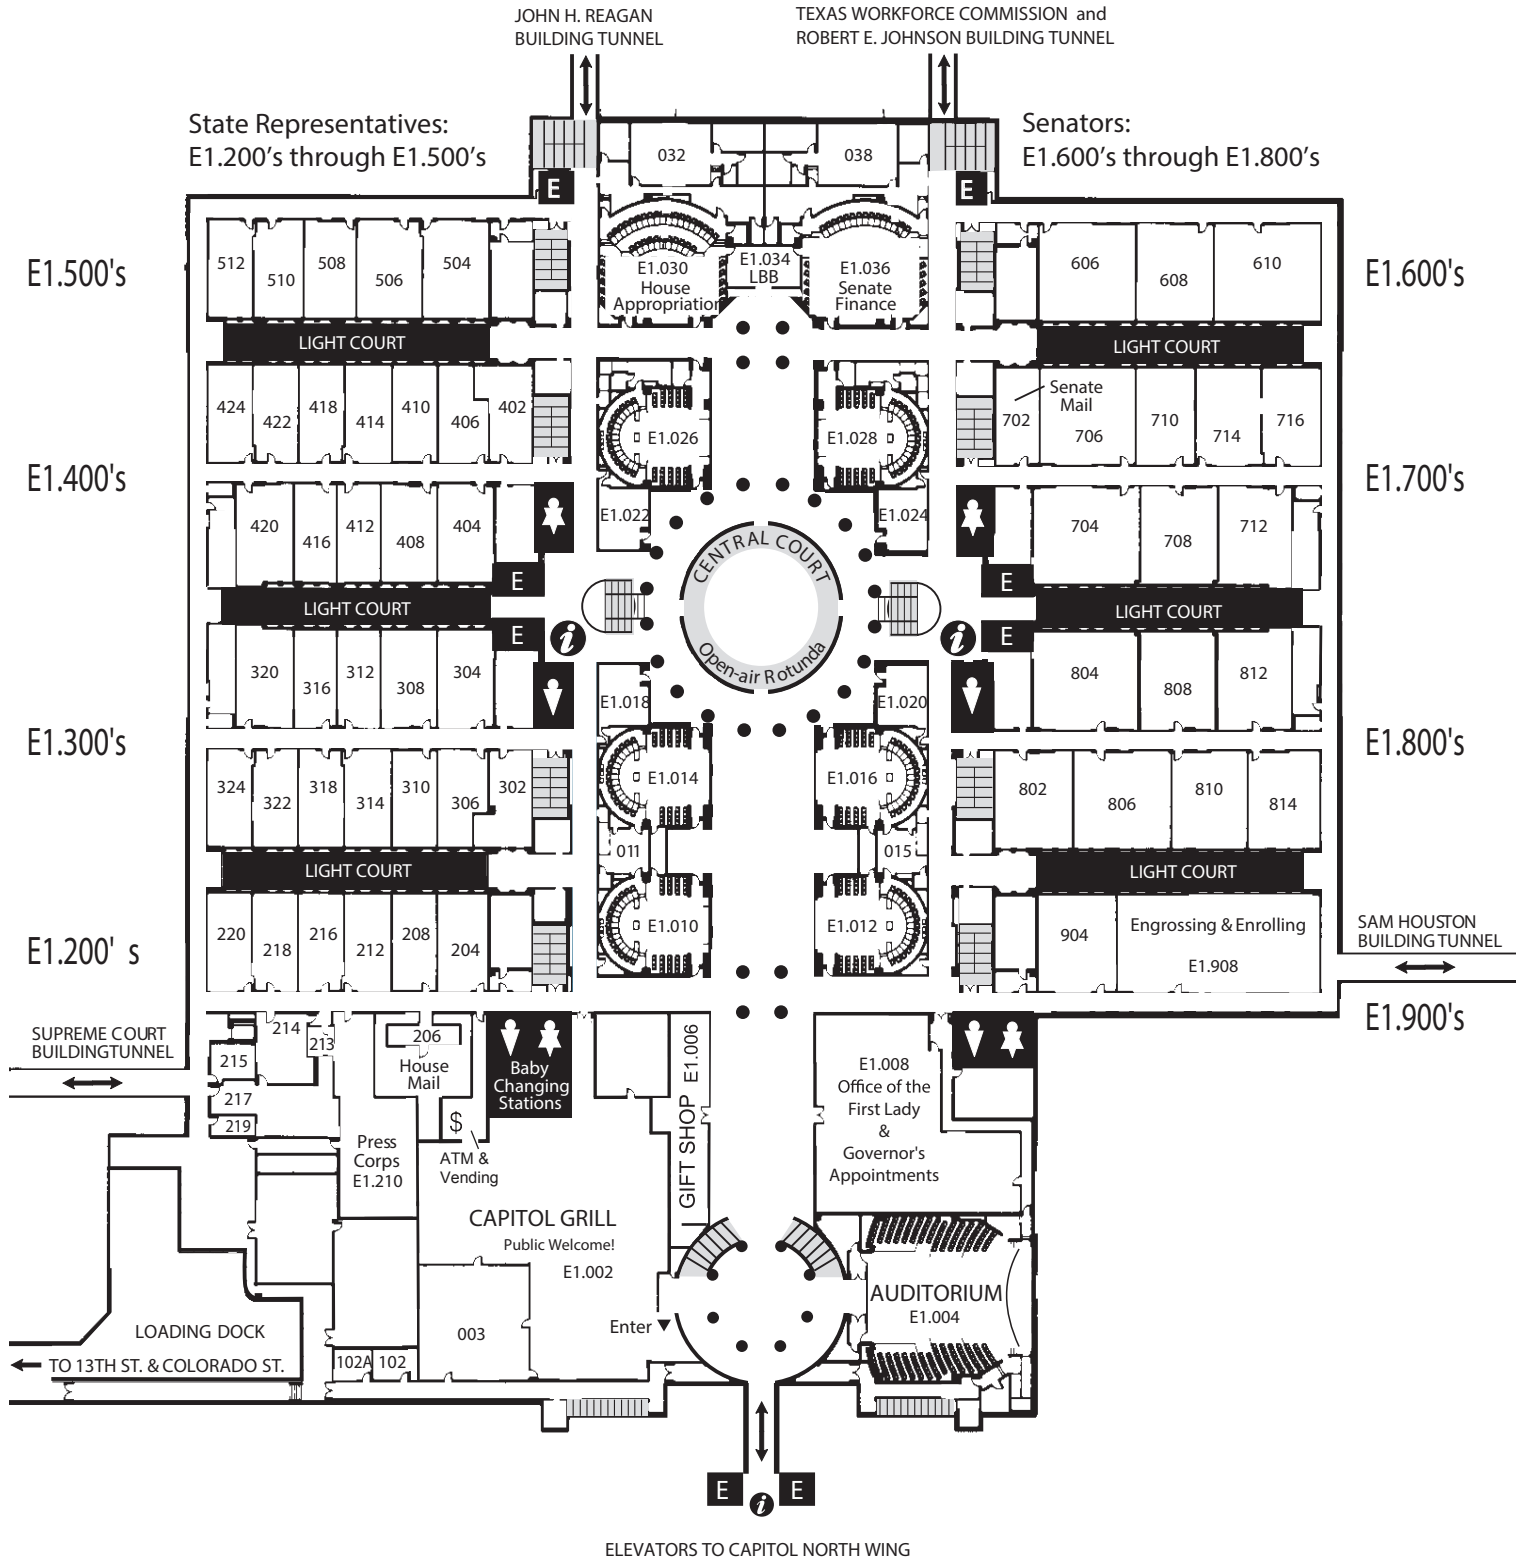

Capitol Extension Access: Take the North Wing elevators to Floor E1 or E2 of the underground Capitol Extension. Please visit the Capitol Giftshop on Floor E1 for Texas and Capitol mementos and books, as well as mints, medicines, and other sundries. Also located on level E1 are a public cafeteria, an Automatic Teller Machine (ATM) and vending machines.

Third Floor

Fourth Floor

ACCESSIBILITY

All facilities are accessible to persons with disabilities. For assistance call 463-0063.

CAPITOL BUILDING GUIDE

FLOORS 2, 3, & 4

Extension First Floor (E1)

Capitol Extension Guide
Floor E1

Extension Second Floor (E2)

State Representatives Offices
E2.200 through E2.900's

House
Committee
Staff Suites
E2.100's
E2.202 & E2.206

Capitol Extension Guide Floor E2